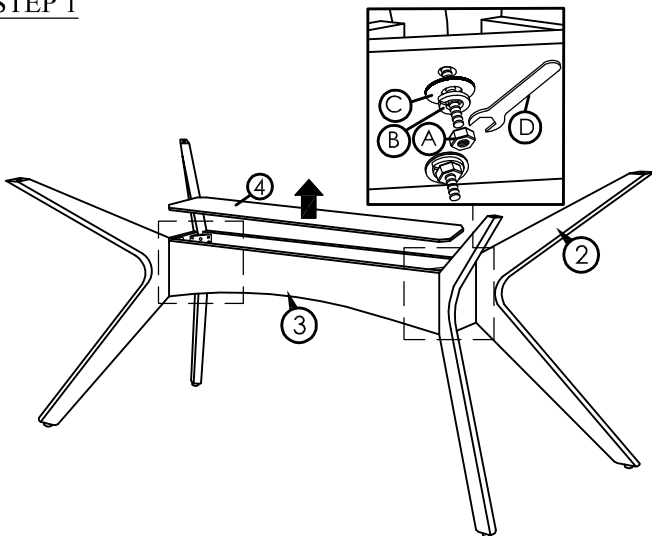

sømcasa

living home

HARDWARE LIST			
A	HEX NUT 5/16"		8PCS
B	SPRING WASHER 5/16"		8PCS
C	FLAT WASHER 5/16"		8PCS
D	SPANNER 12.8		1PC
E	GLASS SUPPORT 45mm		4PCS

PART LIST		
1	GLASS TOP	1PC
2	TABLE LEG	4PCS
3	TABLE LEG SUPPORTER	1PC
4	TABLE TOP SUPPORTER	1PC

STEP 1

STEP 2

STEP 3

STEP 4