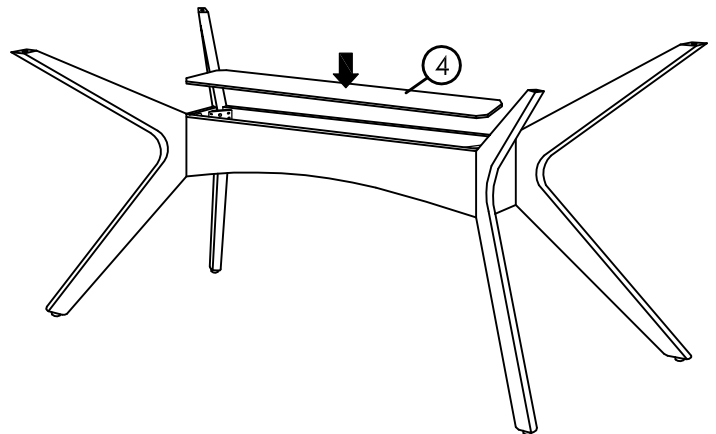

sømcasa

living home

HARDWARE LIST			
A	HEX NUT 5/16"		8PCS
B	SPRING WASHER 5/16"		8PCS
C	FLAT WASHER 5/16"		8PCS
D	SPANNER 12.8		1PC
E	GLASS SUPPORT 45mm		4PCS

PART LIST		
1	GLASS TOP	1PC
2	TABLE LEG	4PCS
3	TABLE LEG SUPPORTER	1PC
4	TABLE TOP SUPPORTER	1PC

STEP 1

STEP 2

STEP 3

STEP 4