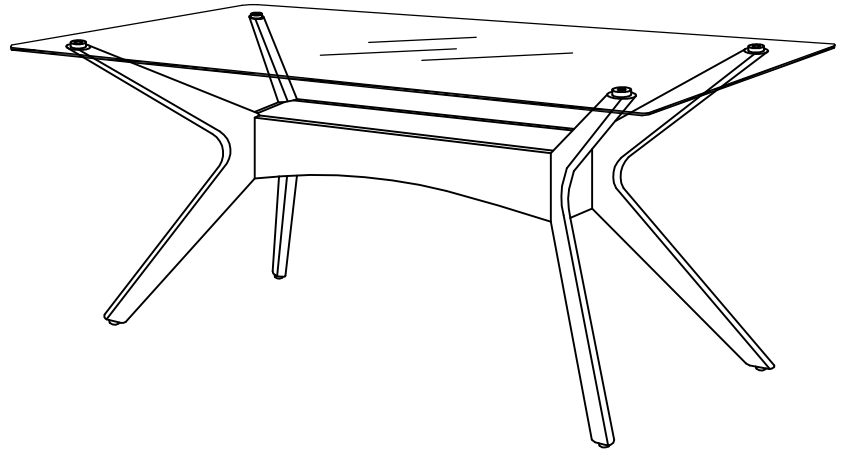

sømcasa

living home

HARDWARE LIST			
A	HEX NUT 5/16"		8PCS
B	SPRING WASHER 5/16"		8PCS
C	FLAT WASHER 5/16"		8PCS
D	SPANNER 12.8		1PC
E	GLASS SUPPORT 45mm		4PCS

PART LIST		
1	GLASS TOP	1PC
2	TABLE LEG	4PCS
3	TABLE LEG SUPPORTER	1PC
4	TABLE TOP SUPPORTER	1PC

STEP 1

STEP 2

STEP 3

STEP 4