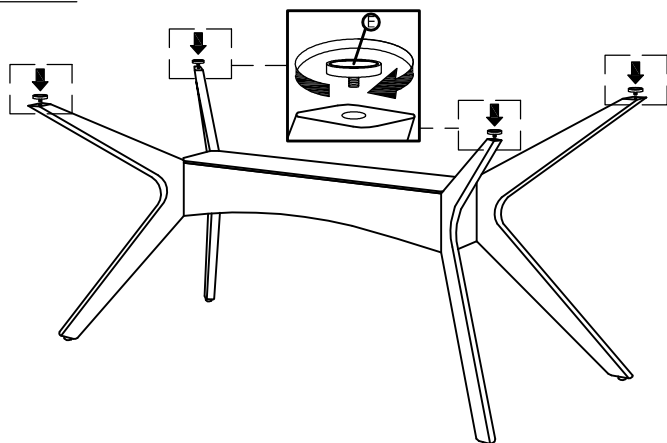

sømcasa

living home

HARDWARE LIST			
A	HEX NUT 5/16"		8PCS
B	SPRING WASHER 5/16"		8PCS
C	FLAT WASHER 5/16"		8PCS
D	SPANNER 12.8		1PC
E	GLASS SUPPORT 45mm		4PCS

PART LIST		
1	GLASS TOP	1PC
2	TABLE LEG	4PCS
3	TABLE LEG SUPPORTER	1PC
4	TABLE TOP SUPPORTER	1PC

STEP 1

STEP 2

STEP 3

STEP 4